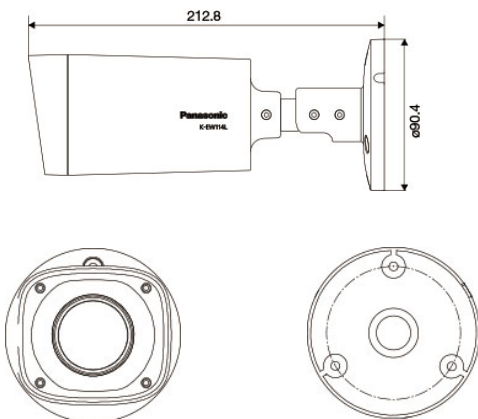

Appearance

Important

- Safety Precaution: Carefully read the operating instruction manual before using this product.

- All pictures are simulated.
- Weights and dimensions are approximate.
- Specifications are subject to change without notice.

DISTRIBUTED BY: