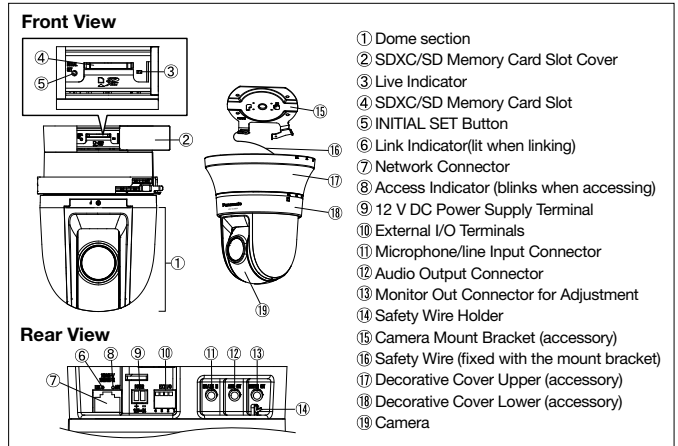

^{*1} Converted value

^{*2} For further information about PC system requirements and precautions for when using Microsoft® Windows® 10, Microsoft® Windows® 8.1, Microsoft® Windows® 8, Microsoft® Windows® 7, Microsoft® Windows Vista®, or Windows® Internet Explorer®, click "Manual" - "Open" from the supplied CD-ROM and refer to "Notes on Windows® / Internet Explorer® versions".

^{*3} Transmission for 2 streams can be individually set.

^{*4} When recording audio on an SD memory card, only AAC-LC (Advanced Audio Coding - Low Complexity) is used.

Part Names and Functions