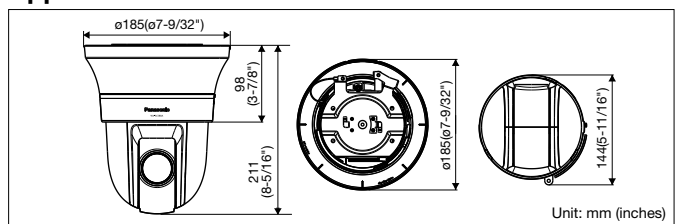

Appearance

Trademarks and registered trademarks

- Microsoft, Windows, Windows Vista, Windows Media, Internet Explorer, and ActiveX are either registered trademarks or trademarks of Microsoft Corporation in the United States and/or other countries.
- iPad, iPhone, and iPod touch are trademarks of Apple Inc., registered in the U.S. and other countries.
- Android is a trademark of Google Inc
- "MEGA Super Dynamic", "i-PRO SmartHD" logos are trademarks or registered trademarks of Panasonic Corporation.
- ONVIF and the ONVIF logo are trademarks of ONVIF Inc.

Important

- Safety Precaution: Carefully read the Installation Guide and operating instructions before using this product.
- Panasonic cannot be responsible for the performance of the network and/or other manufacturers' products used on the network.
- Masses and dimensions are approximate. • Specifications are subject to change without notice.

DISTRIBUTED BY:

Panasonic

<http://security.panasonic.com>

<http://www.facebook.com/PanasonicNetworkCamera>

(2A-165BA)