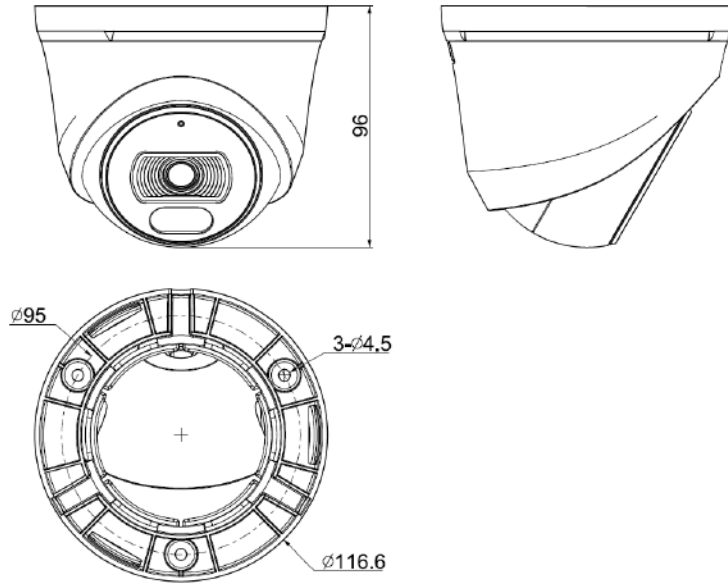

* Listed resolutions are only selectable options. It does not mean that all streams can work at their maximum resolution at the same time.

AVAILABLE MODEL

TC-C34XN SPEC: I3/E/Y/2.8MM/V5.0

Tiandy

DIMENSIONS (Unit: mm)