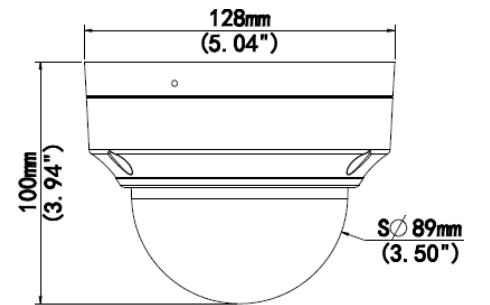

Technical Specifications

Network					
Protocols:	IPv4, IGMP, ICMP, ARP, TCP, UDP, DHCP, RTP, RTSP, RTCP, RTMP, DNS, DDNS, NTP, UPnP, HTTP, HTTPS, SMTP, SSL/TLS, QoS, SNMP				
Interface					
Communication Interface:	10M/100M Base-TX Ethernet				
Edge Storage	Micro SD, up to 128GB				
Audio Compression	G.711				
DORI					
DORI Distance	Lens (mm)	Detect (m)	Observe (m)	Recognize (m)	Identify (m)
	2.8	42.0	16.8	8.4	4.2
	12	180.0	72.0	36.0	18.0
General					
Safety	CE: EN 60950-1 UL: UL60950-1				
EMC	FCC: FCC Part 15 CE-EMC: EN 55032/ EN 55035/ EN IEC 61000-3-2/ EN 61000-3-3				
Operating Conditions:	Temperature: -30°C~60°C(-22°F~140°F), Humidity: ≤95%RH(Non-Condensing)				
Power Consumption:	Max 7.5 W				
Power Supply:	DC 12V±25%, PoE (IEEE 802.3af)				
Weatherproof Rating:	IP67				
Vandal Resistant:	IK10				
Dimensions:	Φ128mm x 100mm (Ø5.04" x 3.94")				
Net Weight:	0.75kg				
Software:	No license required for use with Video Insight Software				
Optional Accessories					
	M-JB-T 	M-WM-T 	M-PM 		
	M-NPT34 	M-Pendant 	M-Pendant-Ex 