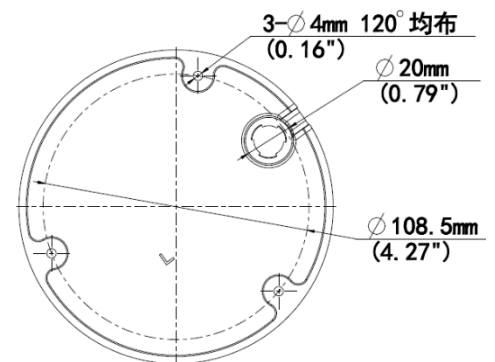

Overview

- 2 Megapixel IR
- True WDR 120dB
- 2.8-12mm Varifocal Lens
- H.265, H.264, MJPEG
- IP67, IK10
- Build in Mic
- NDAA Compliant
- ONVIF Profile G, S, T

Technical Specifications

Device	
Image Sensor:	1 / 2.7" Progressive Scan CMOS
Min Illumination:	Color: 0.005Lux (F1.6, AGC ON) 0Lux with IR
Shutter Time:	Auto/Manual, 1 ~ 1/100000s
Lens:	2.8 ~ 12mm, AF automatic focusing and motorized zoom lens
WDR:	120 dB
S/N:	>52dB
Angle of View:	H:108.05°~ 32.59° V:56.81°~ 18.36° O:111.91°~36.53°
Angle Adjustment:	Pan: 3° ~ 360° Tilt: 0° ~ 70° Rotate: 3° ~ 360°
Day & Night:	IR-Cut Filter with Auto Switch (ICR)
IR Range:	Up to 40m (131ft) IR range
Compression Standard	
Video Compression:	H.265, H.264, MJPEG
Video Bit Rate:	128 Kbps~6 Mbps
Two Stream:	Yes
Analytics:	Cross line, intrusion (based on human body detection) motion detection, tampering alarm, audio detection
Image	
Max. Image Resolution:	1920 x 1080
Frame Rate:	30fps (1920 x 1080)
ROI Codec:	Up to 8 areas
Image Setting:	White Balance, Digital Noise Reduction, Smart IR, Flip, HLC, BLC