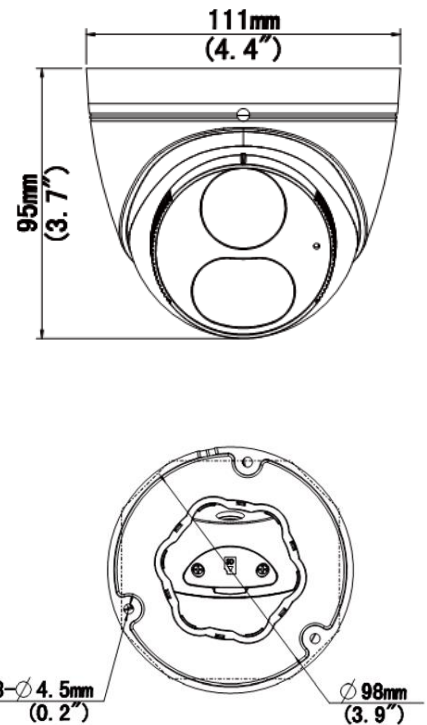

Overview

- 4 Megapixel IR
- True WDR 120dB
- 2.8mm Fixed Lens
- H.265, H.264, MJPEG
- Support 9:16 Corridor Mode
- IP67
- Built-in Mic & Speaker
- NDAA Compliant
- ONVIF Profile G, S, T

Technical Specifications

Device	
Image Sensor:	1/3", 4.0 Megapixel, Progressive Scan CMOS
Min Illumination:	Color: 0.003Lux (F1.6, AGC ON) 0Lux with IR
Shutter Time:	Auto/Manual, 1 ~ 1/100000s
Lens:	2.8mm @1.6
WDR:	120dB
S/N	>52dB
Angle of View:	H:112.9°, V: 59.1°, O: 121.2°
Angle Adjustment:	Pan: 0° ~ 360° Tilt: 0° ~ 80° Rotate: 0° ~ 360°
3-Axis Adjustment:	Yes
Day & Night:	IR-Cut Filter with Auto Switch (ICR)
IR Range:	Up to 30m (98ft) IR range
Compression Standard	
Video Compression:	H.265, H.264, MJPEG
Video Bit Rate:	128 Kbps~16 Mbps
Two-Stream:	Yes
Analytics:	Crossline & Intrusion (based on Human Body Detection), Motion Detection, Tampering Alarm, Audio Detection
Image	
Max. Image Resolution:	2688 x 1520
Frame Rate:	25fps (2688 x 1520)
ROI Codec:	Up to 8 areas
Image Setting:	White Balance, Digital Noise Reduction, Smart IR, Flip, HLC, BLC