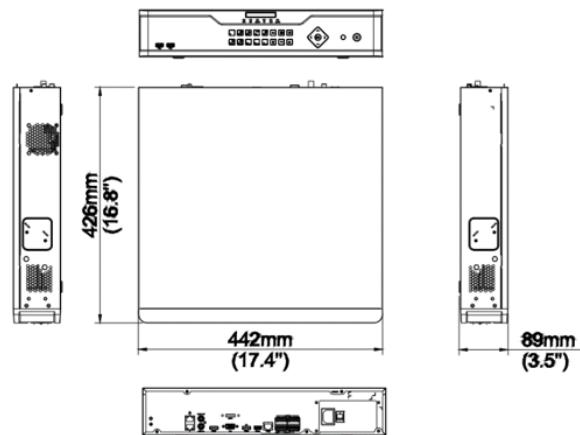

Dimensions