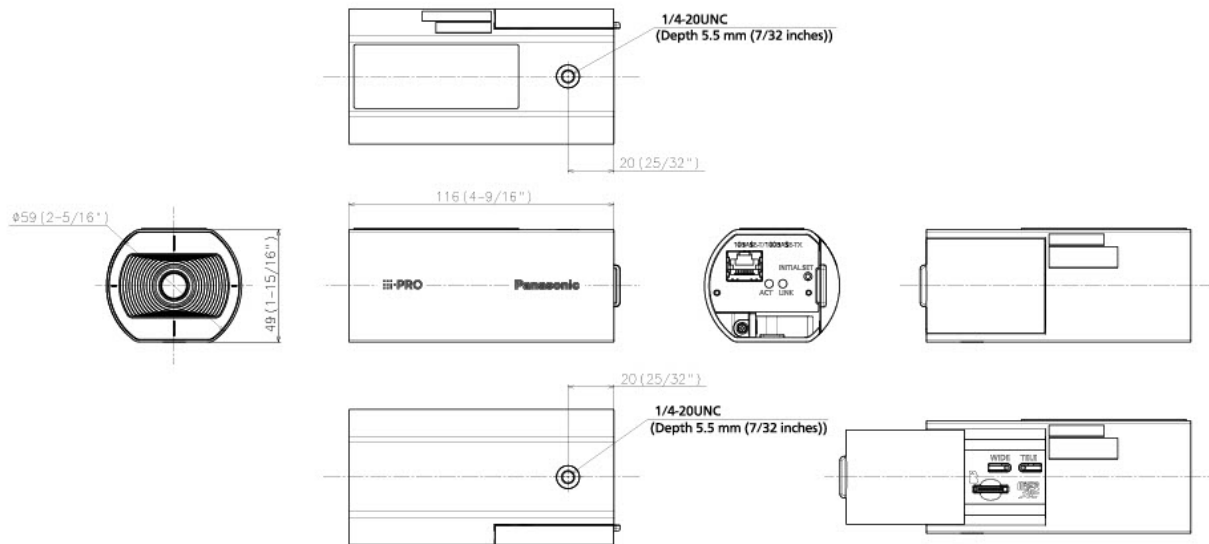

APPEARANCE

Mass : Approx. 155 g {0.34 lbs}

WV-U1132A